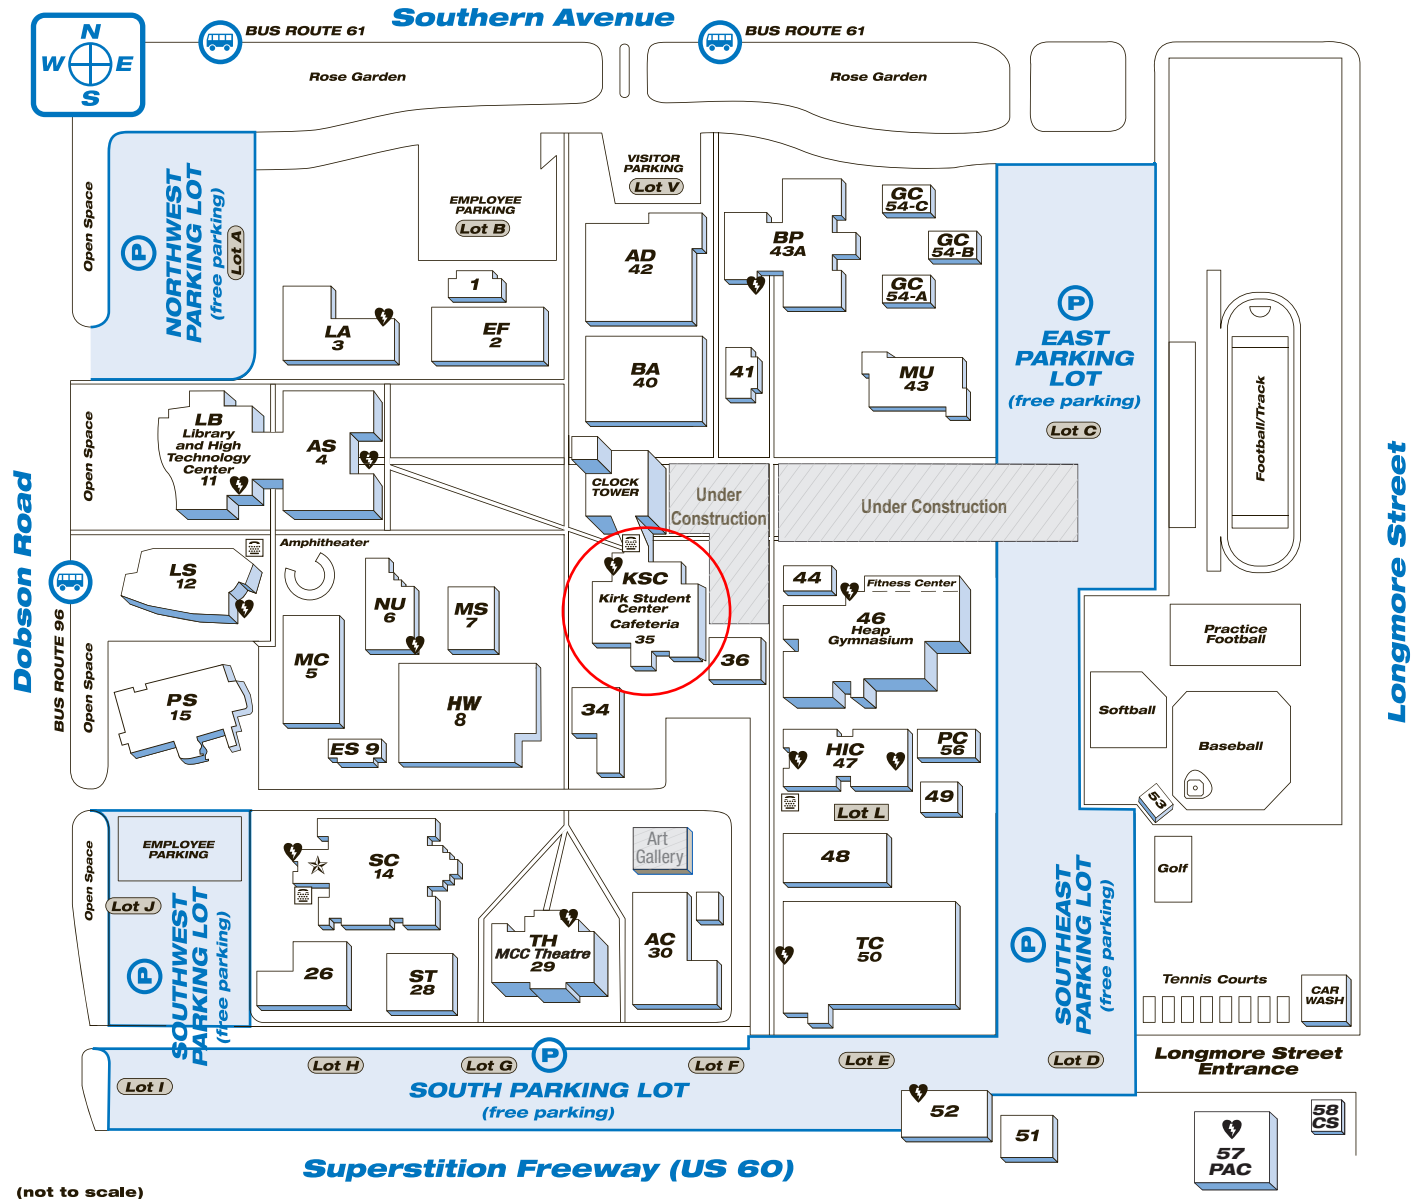

# LEGEND

- 1 English Faculty Offices
- EF 2 English/Academic Skills Center/  
Journalism, College Newspaper
- LA 3 English Faculty Offices/Classrooms
- AS 4 Copy Center, HelpCenter, World Language Lab
- MC 5 Computer Science, Math
- NU 6 Life Science Faculty Offices, International Ed
- MS 7 Math Foundation Center & Tutor Center
- HW 8 Health-Wellness, Exercise Science
- ES 9 Education Studies, Exercise Science  
Faculty Offices
- LB 11 Counseling, Library, Learning Enhancement  
Center, Disability Services, Testing Center
- LS 12 Life Science
- SC 14 Cultural Science, Social Science,
- PS 15 Physical Science, Planetarium
- 26 Children's Center
- ST 28 Sound Lab/Music Studios
- TH 29 Theatre Outback
- AC 30 Art, Speech Communication
- 34 Receiving Dock
- KSC 35 Kirk Student Center: Admissions & Records,  
Advisement & Registration, Cafeteria, Cashier  
Services, Center for Community & Civic  
Engagement, ESL, Financial Aid, Multicultural  
Affairs, Student Services, Veteran Services
- 36 Bookstore
- BA 40 Multi-use Computer Lab, Network Academy
- 41 World Language Faculty Offices
- AD 42 American Indian Institute, Career & Re-Entry  
Services, Psychology Instructional  
Resource Center (PIRC), Reading
- MU 43 Music
- BP 43A Business, Philosophy, Psychological  
Sciences, Religious Studies
- 44 Athletics Administration/Sports Offices
- 46 Athletics Administration/Sports Offices/  
Fitness Center/Heap Gymnasium
- HIC 47 Health Improvement Center
- 48 Maintenance & Operations
- 49 Sports Offices
- TC 50 Applied Sciences & Technology  
Classrooms and Labs
- 51 Greenhouse, Land Lab
- 52 Welding Technology
- GC 54 General Classrooms A, B, C
- PC 56 Athletic Student Learning Center
- PAC 57 Performing Arts Center

# Campus MAP

1833 W. Southern Avenue  
Mesa, Arizona 85202  
480-461-7000  
www.mesacc.edu

(not to scale)

♥ Automatic External Defibrillator (AED)

☎ Teletypewriter (TTY for the Deaf and Hard of Hearing)

★ Public Safety