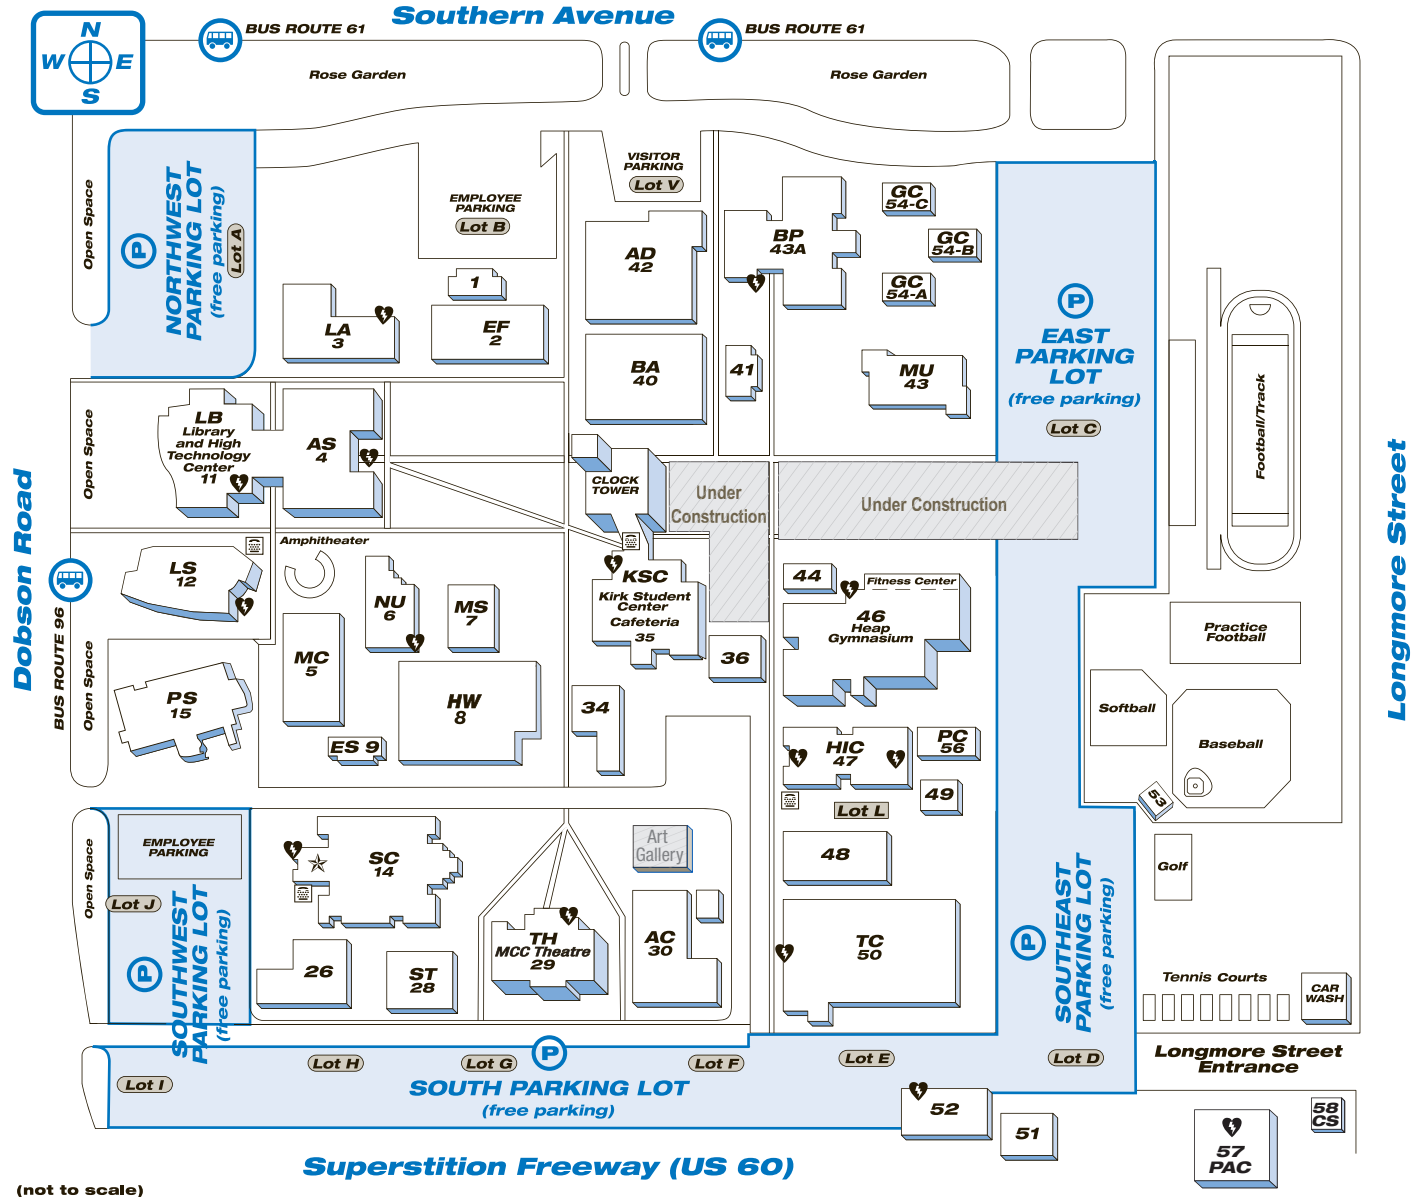

LEGEND

- 1 English Faculty Offices
- EF 2 English/Academic Skills Center/
Journalism, College Newspaper
- LA 3 English Faculty Offices/Classrooms
- AS 4 Copy Center, HelpCenter, World Language Lab
- MC 5 Computer Science, Math
- NU 6 Life Science Faculty Offices, International Ed
- MS 7 Math Foundation Center & Tutor Center
- HW 8 Health-Wellness, Exercise Science
- ES 9 Education Studies, Exercise Science
Faculty Offices
- LB 11 Counseling, Library, Learning Enhancement
Center, Disability Services, Testing Center
- LS 12 Life Science
- SC 14 Cultural Science, Social Science,
- PS 15 Physical Science, Planetarium
- 26 Children's Center
- ST 28 Sound Lab/Music Studios
- TH 29 Theatre Outback
- AC 30 Art, Speech Communication
- 34 Receiving Dock
- KSC 35 Kirk Student Center: Admissions & Records,
Advisement & Registration, Cafeteria, Cashier
Services, Center for Community & Civic
Engagement, ESL, Financial Aid, Multicultural
Affairs, Student Services, Veteran Services
- 36 Bookstore
- BA 40 Multi-use Computer Lab, Network Academy
- 41 World Language Faculty Offices
- AD 42 American Indian Institute, Career & Re-Entry
Services, Psychology Instructional
Resource Center (PIRC), Reading
- MU 43 Music
- BP 43A Business, Philosophy, Psychological
Sciences, Religious Studies
- 44 Athletics Administration/Sports Offices
- 46 Athletics Administration/Sports Offices/
Fitness Center/Heap Gymnasium
- HIC 47 Health Improvement Center
- 48 Maintenance & Operations
- 49 Sports Offices
- TC 50 Applied Sciences & Technology
Classrooms and Labs
- 51 Greenhouse, Land Lab
- 52 Welding Technology
- GC 54 General Classrooms A, B, C
- PC 56 Athletic Student Learning Center
- PAC 57 Performing Arts Center

Campus MAP

1833 W. Southern Avenue
Mesa, Arizona 85202
480-461-7000
www.mesacc.edu

(not to scale)

Automatic External Defibrillator (AED)
 Teletypewriter (TTY for the Deaf and Hard of Hearing)
 Public Safety
 Under Construction

Elsner Library floorplan